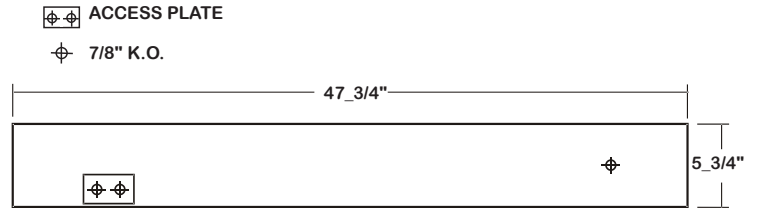

RECESSED LED

GWW206 (4FT)

WALL WASH GRID LUMINAIRE SERIES (2' AVAILABLE)

DATE	
JOB	

WWW.LALIGHTING.COM
626-454-8300

RECESSED MOUNTED LED LUMINAIRE FOR 1" OR 1_1/2" WIDE INVERTED T-BAR CEILINGS

DIMENSIONS

APPLICATIONS