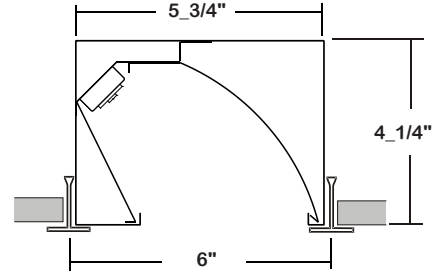

RECESSED LED

GWW206 (4FT)

WALL WASH GRID LUMINAIRE SERIES (2' AVAILABLE)

DATE	
JOB	

WWW.LALIGHTING.COM
626-454-8300

RECESSED MOUNTED LED LUMINAIRE FOR 1" OR 1_1/2" WIDE INVERTED T-BAR CEILINGS

DIMENSIONS

APPLICATIONS