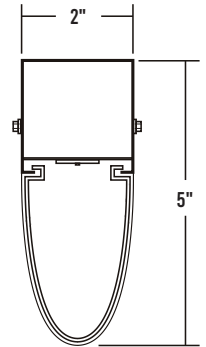

CLEANROOM TDC100

2" Wide Teardrop Cleanroom Luminaire

JOB	
TYPE	
DATE	

Surface / Suspension / Grid Mounted

Two lenses per 8' unit with screw-on belly band

CROSS SECTION

2' BACKPLATE

4' BACKPLATE

8' BACKPLATE

◆ 11/16" STEM MTG. K.O. ● 1/4" HOLE ⊕ 7/8" K.O.

SPECIFICATIONS

Construction

- Class 100 / ISO Class 5 equivalent
- 22 gauge cold rolled steel housing
- 18 gauge electrogalvanized steel end caps
- Two 0.25" holes on back of fixture housing for mounting

- COLOR**
W - White
B - Black
- CABLE LENGTH**
48 - 48 inches
96 - 96 inches
(other lengths as specified)

444F

- Feed-in canopy with straight cord
- Includes power cord
- Cable length 48" and 96"
- Max. Weight 196 lbs