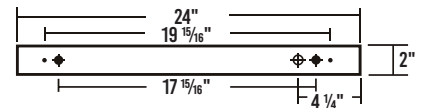

2' BACKPLATE