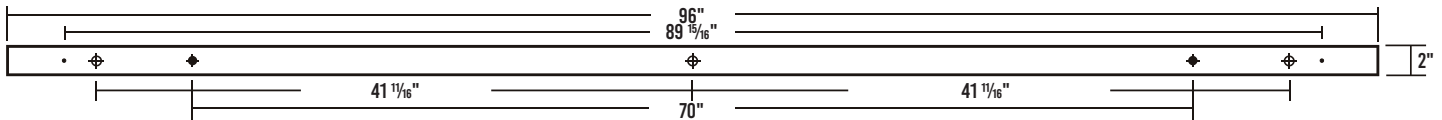

8' BACKPLATE

◆ 11/16" STEM MTG. K.O. ● 1/4" HOLE ⊕ 7/8" K.O.

SPECIFICATIONS

Construction

- Class 100 / ISO Class 5 equivalent
- 22 gauge cold rolled steel housing
- 18 gauge electrogalvanized steel end caps
- Two 0.25" holes on back of fixture housing for mounting