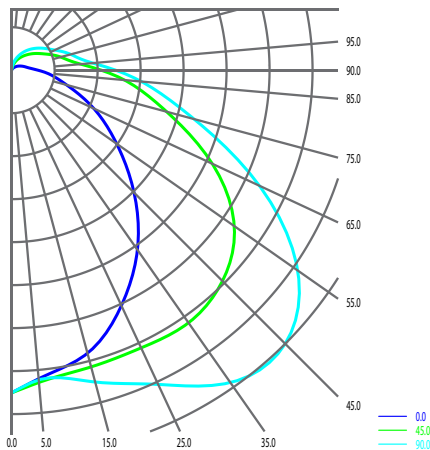

Normal Temp High Efficacy	8'	LED LUMEN PACKAGE	NORMAL AMBIENT TEMPERATURE (HIGH EFFICACY) PRODUCT CODE	DELIVERED LUMENS	SYSTEM WATTS	LUMINAIRE EFFICACY	AMBIENT TEMP.	FLUORESCENT EQUIVALENT	IES FILES
		4000 Lumens (Nominal)	TDC100-4HE-8L-DRDM-UNV-1/840	3809	24.6	154.9 lm/W	-20°C / 35°C (-4°F / 95°F)	2x F32T8	*
		8000 Lumens (Nominal)	TDC100-8HE-8L-DRDM-UNV-1/840	7130	47.2	151.1 lm/W	-20°C / 35°C (-4°F / 95°F)	2x F54T5HO 4x F32T8	*
		12000 Lumens (Nominal)	TDC100-12HE-8L-DRDM-UNV-1/840	10770	72.8	147.9 lm/W	-20°C / 35°C (-4°F / 95°F)	6x F32T8	*
		14000 Lumens (Nominal)	TDC100-14HE-8L-DRDM-UNV-1/840	12570	86.0	146.2 lm/W	-20°C / 35°C (-4°F / 95°F)	6x F32T8	*

PHOTOMETRIC DATA

TDC100-4-4L-DRDM-UNV-1/835

TEST NO. = LA-T3472
LED ROWS = 1
SYSTEM WATTS (W) = 31.2
CRI ≥ 80
L70(Hrs.) ≥ 50,000
PHOTOMETRY TYPE = C

ZONAL LUMEN SUMMARY

DEGREES	LUMENS	% LAMP	% FIXTURE
0-30	597	14	16
0-40	1039	25	28
0-60	2087	50	57
0-90	3132	75	86
90-120	347	8.4	9.6
90-150	456	11.7	12.6
90-180	469	11.3	13
0-180	3601	87.2	100

SPACING CRITERION

ALONG	ACROSS
1.11	1.77

Luminaire Output = 4126 lumens
Luminaire Efficacy = 132.2 lm/W
Luminaire Efficiency = 87.3%

Los Angeles Lighting Mfg. Co.
Contact Us
T: 626-454-8300 10141 Olney Street
F: 626-454-8399 El Monte, CA 91731
www.lalighting.com Made in the USA

Due to continued product improvements and enhancements, Los Angeles Lighting Manufacturing Company reserves the right to alter specifications, dimensions, data, and/or materials without notice. Please visit our website to view the most current information.

© 2024 LOS ANGELES LIGHTING MANUFACTURING CO. ALL RIGHTS RESERVED

Revised: 10/04/24