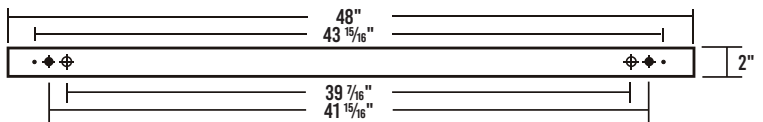

8' BACKPLATE

◆ 11/16" STEM MTG. K.O. ● 1/4" HOLE ⊕ 7/8" K.O.

SPECIFICATIONS

Construction

- Class 100 / ISO Class 5 equivalent
- 22 gauge cold rolled steel housing
- 18 gauge electrogalvanized steel end caps
- Two 0.25" holes on back of fixture housing for mounting