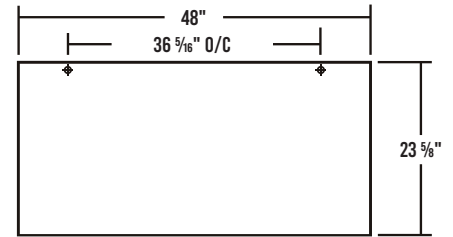

Overall dimensions including flange: 25 5/8" x 26"
Required ceiling opening: 24 1/2" x 24 1/2"

CROSS SECTION

4' BACKPLATE

2' BACKPLATE

SPECIFICATIONS

Construction

- Class 100 / ISO Class 5 equivalent
- 22 gauge cold-rolled steel welded housing
- 20 gauge cold-rolled steel door frame secured by T-hinges and positive spring loaded latches
- 18 gauge cold-rolled steel trim flange
- Door frame sealed with closed cell neoprene gasket
- All parts fitted and sealed