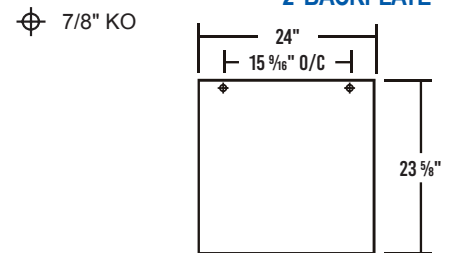

Overall dimensions including flange: 25 5/8" x 26"
Required ceiling opening: 24 1/2" x 24 1/2"

CROSS SECTION

4' BACKPLATE

2' BACKPLATE

SPECIFICATIONS

Construction

- Class 100 / ISO Class 5 equivalent
- 22 gauge cold-rolled steel welded housing
- 20 gauge cold-rolled steel door frame secured by T-hinges and positive spring loaded latches
- 18 gauge cold-rolled steel trim flange
- Door frame sealed with closed cell neoprene gasket
- All parts fitted and sealed