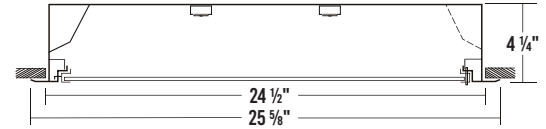

Overall dimensions including flange: 25 5/8" x 26"
Required ceiling opening: 24 1/2" x 24 1/2"

CROSS SECTION

4' BACKPLATE

2' BACKPLATE

SPECIFICATIONS

Construction

- Class 100 / ISO Class 5 equivalent
- 22 gauge cold-rolled steel welded housing
- 20 gauge cold-rolled steel door frame secured by T-hinges and positive spring loaded latches
- 18 gauge cold-rolled steel trim flange
- Door frame sealed with closed cell neoprene gasket
- All parts fitted and sealed