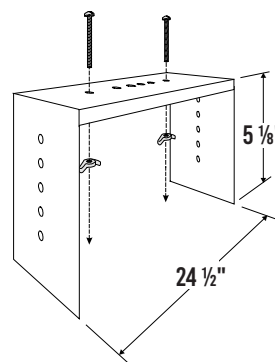

MOUNTING HARDWARE

HANGER YOKES: HS-24_1/2

- Used to secure recessed flanged fixtures to support frame in hard ceilings
- Provided screws secure hanger yoke to fixture
- Two hanger yokes required for each 4' fixture.

Note: Housing does not have knockouts for hanger yokes. Installer must drill required holes, staying clear of electrical components. Suitable caulking compound must be used to seal holes after installation.

SYSTEM DATA: Additional Lumen Packages Available. Contact Customer Service for More Information

Normal Temp	2'	LED LUMEN PACKAGE	NORMAL AMBIENT TEMPERATURE PRODUCT CODE	DELIVERED LUMENS	SYSTEM WATTS	LUMINAIRE EFFICACY	AMBIENT TEMP.	FLUORESCENT EQUIVALENT	IES FILES
		2000 Lumens (Nominal)	FCR720-2-2L-FSW-PA2-DRDM-UNV-2/840	1548	12.5	124.2 lm/W	-20°C / 35°C (-4°F / 95°F)	1x F24T5HO 2x F17T8	*
		4000 Lumens (Nominal)	FCR720-4-2L-FSW-PA2-DRDM-UNV-2/840	3039	25.5	119.0 lm/W	-20°C / 35°C (-4°F / 95°F)	2x F24T5HO 4x F17T8	*
		6000 Lumens (Nominal)	FCR720-6-2L-FSW-PA2-DRDM-UNV-2/840	4443	39.1	113.7 lm/W	-20°C / 35°C (-4°F / 95°F)	3x F24T5HO 6x F17T8	*
		8000 Lumens (Nominal)	FCR720-8-2L-FSW-PA2-DRDM-UNV-2/840	5889	53.1	111.0 lm/W	-20°C / 35°C (-4°F / 95°F)	2x F54T5HO 4x F24T5HO	*
		12000 Lumens (Nominal)	FCR720-12-2L-FSW-PA2-DRDM-UNV-2/840	8880	78.0	113.8 lm/W	-20°C / 35°C (-4°F / 95°F)	3x F54T5HO 6x F24T5HO	*

Normal Temp High Efficacy	2'	LED LUMEN PACKAGE	NORMAL AMBIENT TEMPERATURE (HIGH EFFICACY) PRODUCT CODE	DELIVERED LUMENS	SYSTEM WATTS	LUMINAIRE EFFICACY	AMBIENT TEMP.	FLUORESCENT EQUIVALENT	IES FILES
		2000 Lumens (Nominal)	FCR720-2HE-2L-FSW-PA2-DRDM-UNV-2/840	1574	12.3	128.0 lm/W	-20°C / 35°C (-4°F / 95°F)	1x F24T5HO 2x F17T8	*
		4000 Lumens (Nominal)	FCR720-4HE-2L-FSW-PA2-DRDM-UNV-2/840	3097	24.9	124.5 lm/W	-20°C / 35°C (-4°F / 95°F)	2x F24T5HO 4x F17T8	*
		6000 Lumens (Nominal)	FCR720-6HE-2L-FSW-PA2-DRDM-UNV-2/840	4598	37.8	121.7 lm/W	-20°C / 35°C (-4°F / 95°F)	3x F24T5HO 6x F17T8	*
		8000 Lumens (Nominal)	FCR720-8HE-2L-FSW-PA2-DRDM-UNV-2/840	6162	50.9	121.0 lm/W	-20°C / 35°C (-4°F / 95°F)	2x F54T5HO 4x F24T5HO	*

Los Angeles Lighting Mfg. Co.
Contact Us
T: 626-454-8300 10141 Olney Street
F: 626-454-8399 El Monte, CA 91731
www.lalighting.com Made in the USA

Due to continued product improvements and enhancements, Los Angeles Lighting Manufacturing Company reserves the right to alter specifications, dimensions, data, and/or materials without notice. Please visit our website to view the most current information.

© 2024 LOS ANGELES LIGHTING MANUFACTURING CO. ALL RIGHTS RESERVED

Revised: 01/07/25