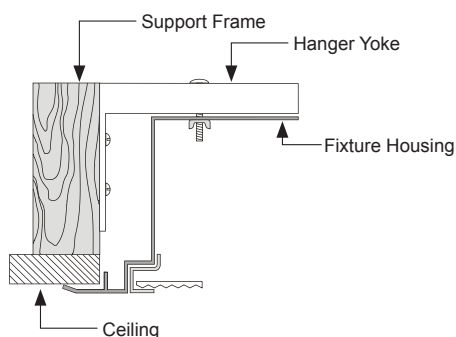

© 2024 LOS ANGELES LIGHTING MANUFACTURING CO. ALL RIGHTS RESERVED

Revised: 01/07/25

MOUNTING HARDWARE

HANGER YOKES: HS-24_1/2

- Used to secure recessed flanged fixtures to support frame in hard ceilings
- Provided screws secure hanger yoke to fixture
- Two hanger yokes required for each 4' fixture.

Note: Housing does not have knockouts for hanger yokes. Installer must drill required holes, staying clear of electrical components. Suitable caulking compound must be used to seal holes after installation.